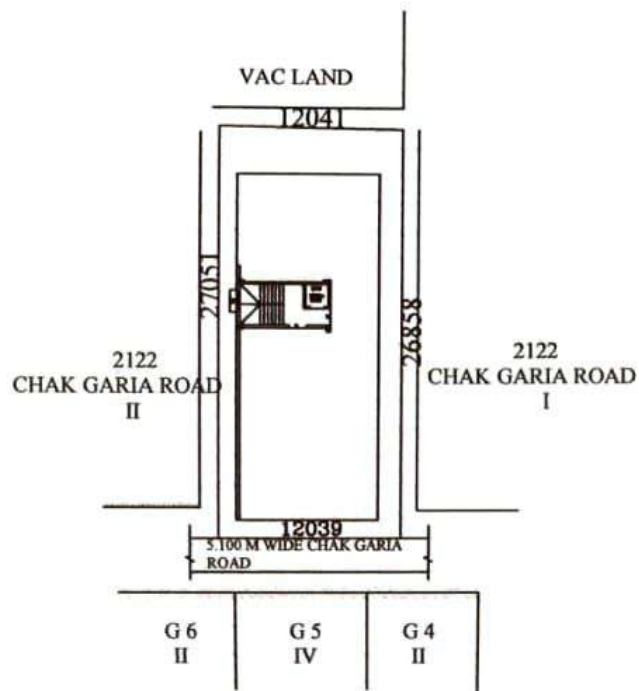

**SITE PLAN OF PREMISES NO.- 2123, CHAK GARIA
ROAD, WARD NO- 109, BR - XII, KOLKATA - 700 094,
P.S. - PANCHASAYAR.
UNDER THE KOLKATA MUNICIPAL CORPORATION.**

SITE PLAN

SCALE-1:600

KEY PLAN

SCALE - 1 :4000