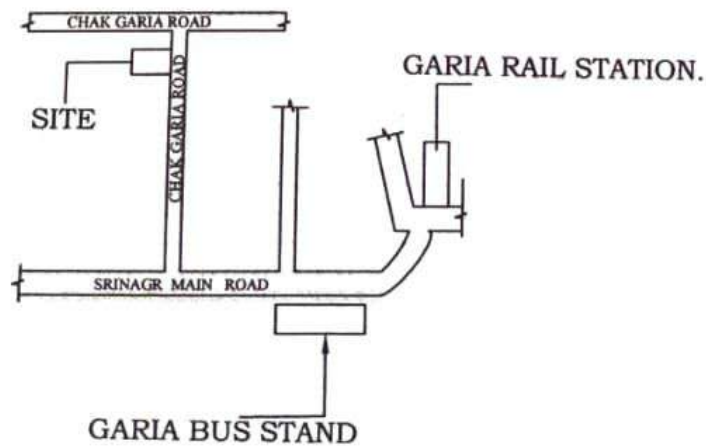

**SITE PLAN OF PREMISES NO.- 2123, CHAK GARIA
ROAD, WARD NO- 109, BR - XII, KOLKATA - 700 094,
P.S. - PANCHASAYAR.
UNDER THE KOLKATA MUNICIPAL CORPORATION.**

SITE PLAN

SCALE-1:600

KEY PLAN

SCALE - 1 :4000